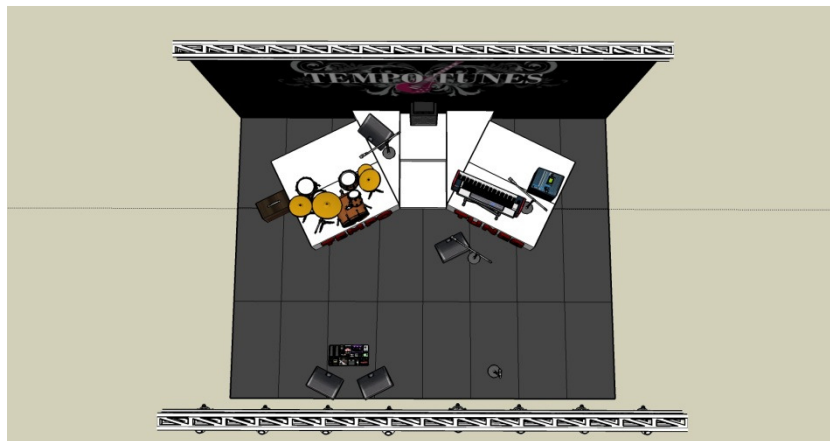

[SCENEPLAN]

Tempo Tunes
 Peter Sørensen
peter@tempotunes.dk
 Mobil: 40 85 21 28

[FRONT]

[TOP]

[STAGE LEFT BACK]	[STAGE CENTER BACK]	[STAGE RIGHT BACK]
GUITAR LEFT 230V	BASS 230V	GUITAR RIGHT 230V
BD - SN - TOM1 - TOM2 - TOM3 HH - OH LEFT - OH RIGHT VOCAL MONITOR	[STAGE CENTER] MONITOR VOCAL	NORD LEFT + RIGHT KORG LEFT + RIGHT VOCAL INEAR LEFT+RIGHT
[STAGE FRONT LEFT] 230V MONITOR		[STAGE FRONT RIGHT] LEAD VOCAL INEAR LEFT+RIGHT